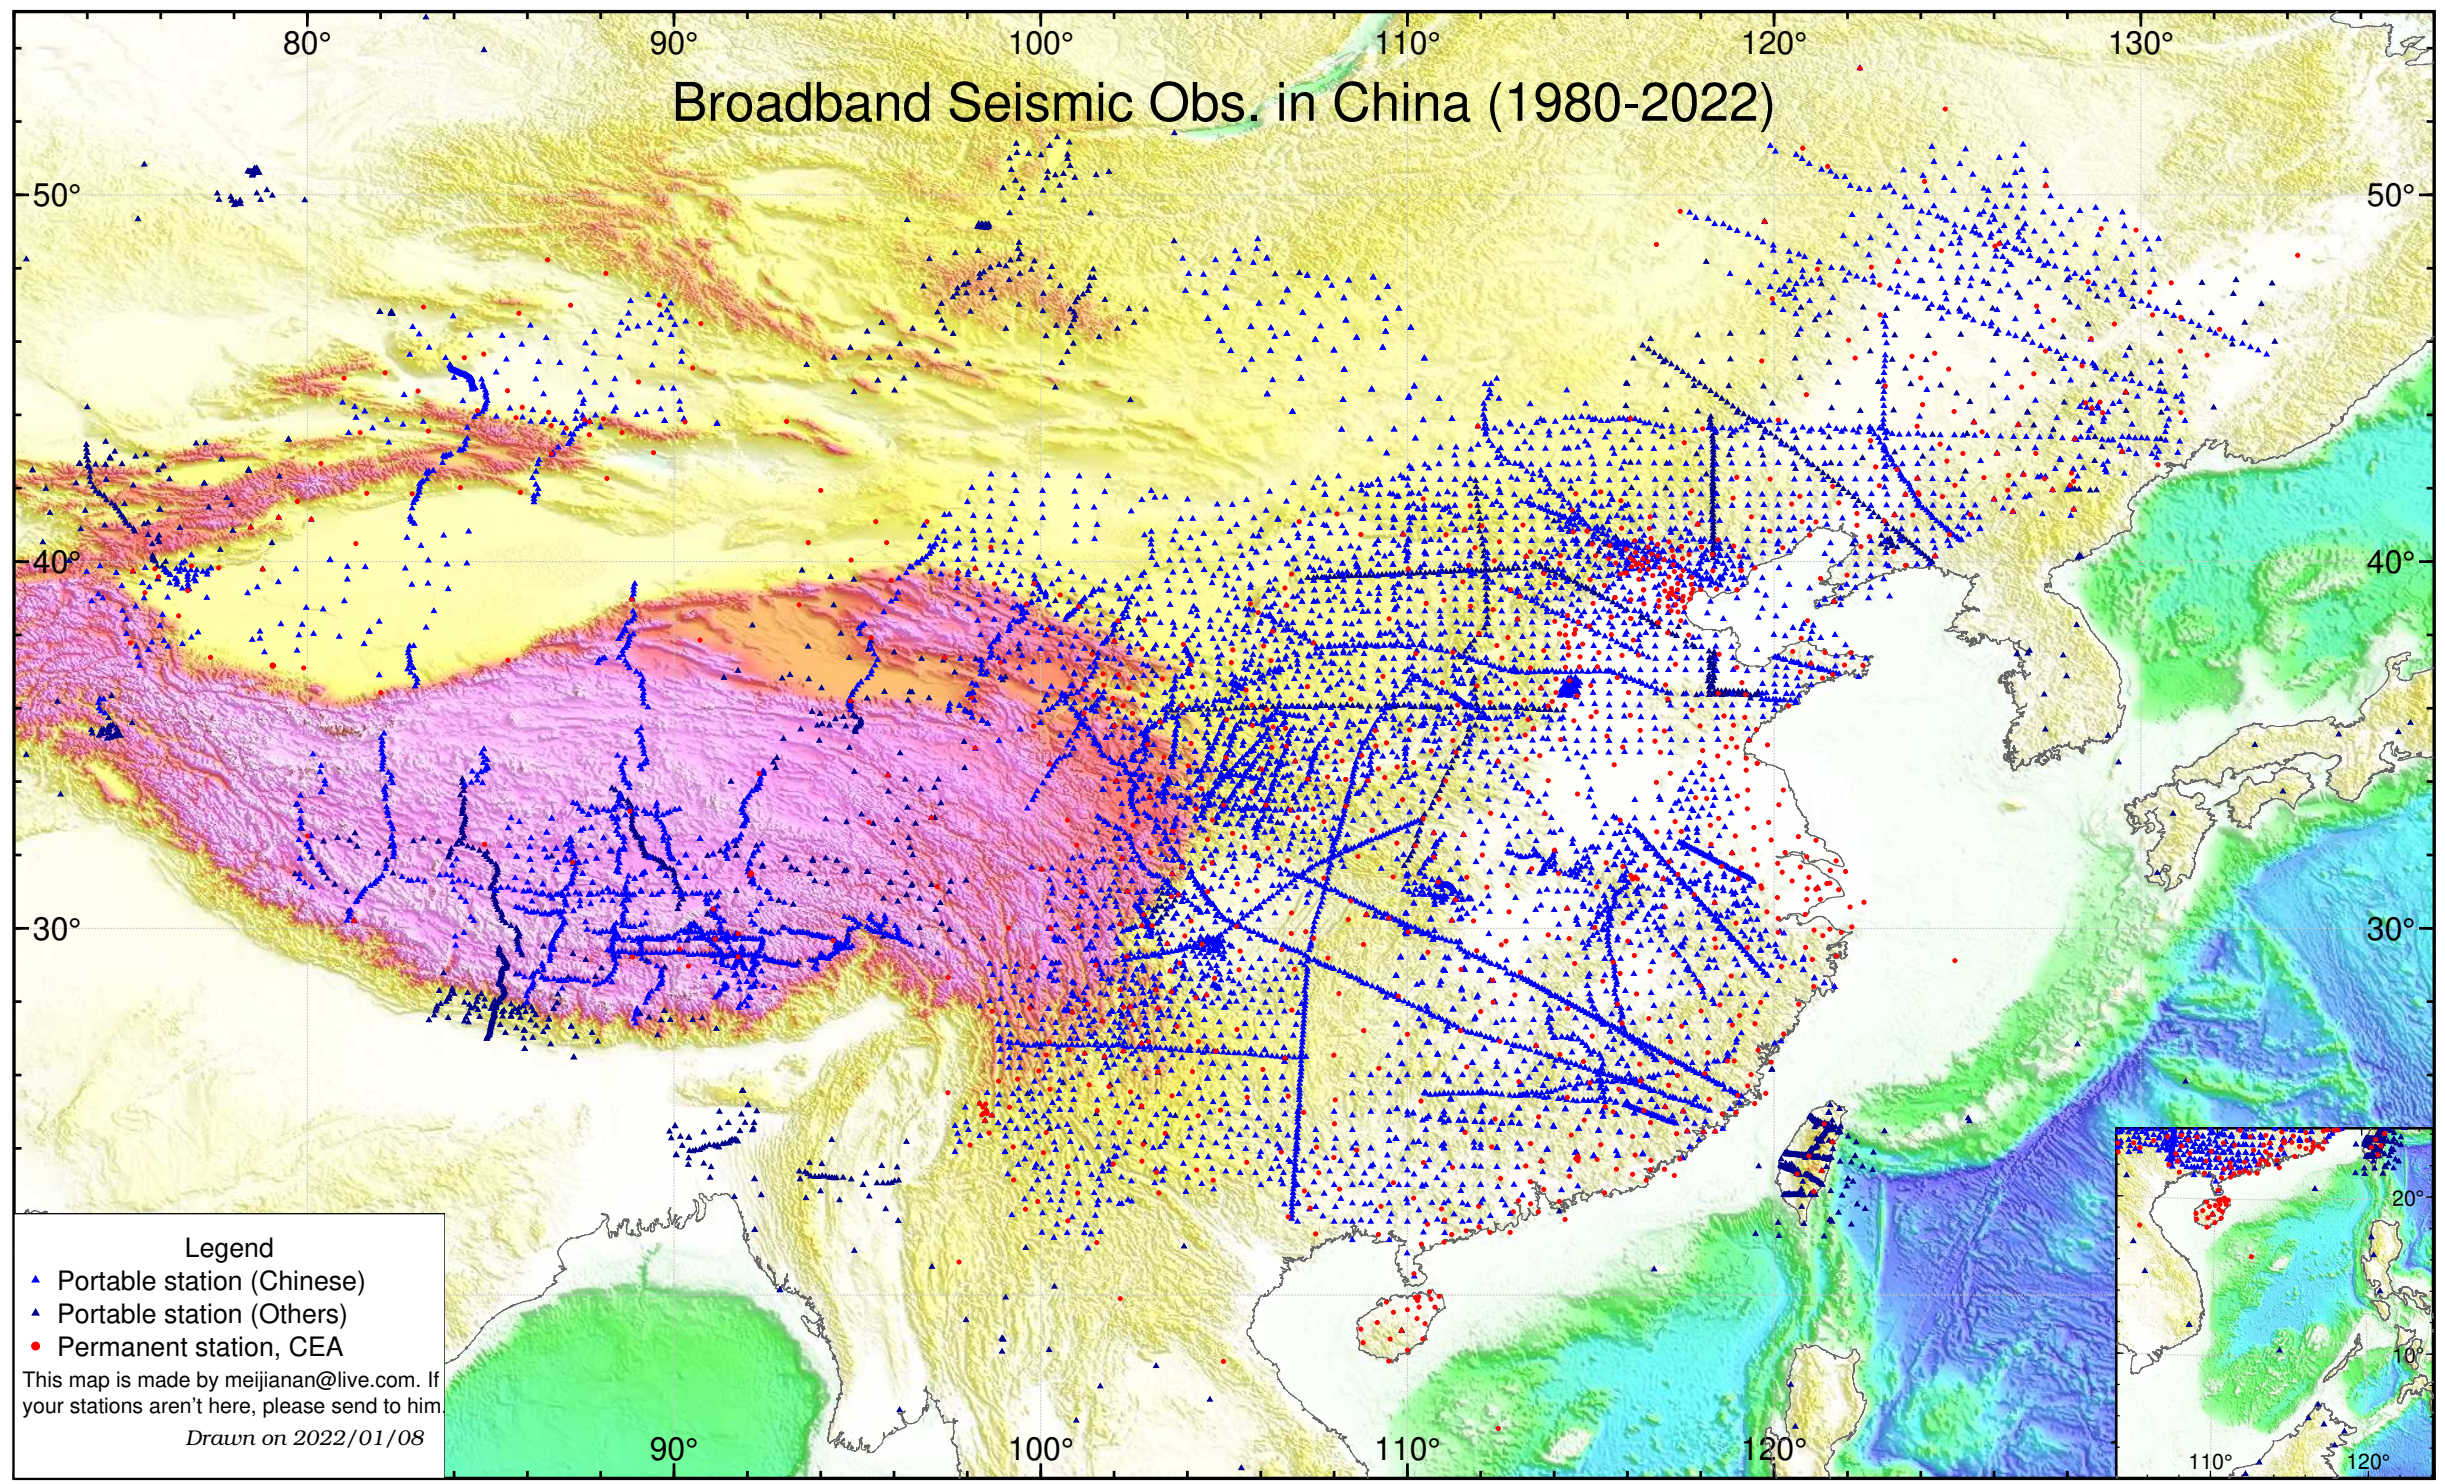

Broadband Seismic Obs. in China (1980-2022)

Legend
▲ Portable station (Chinese)
▲ Portable station (Others)
● Permanent station, CEA

This map is made by meijianan@live.com. If your stations aren't here, please send to him.
Drawn on 2022/01/08