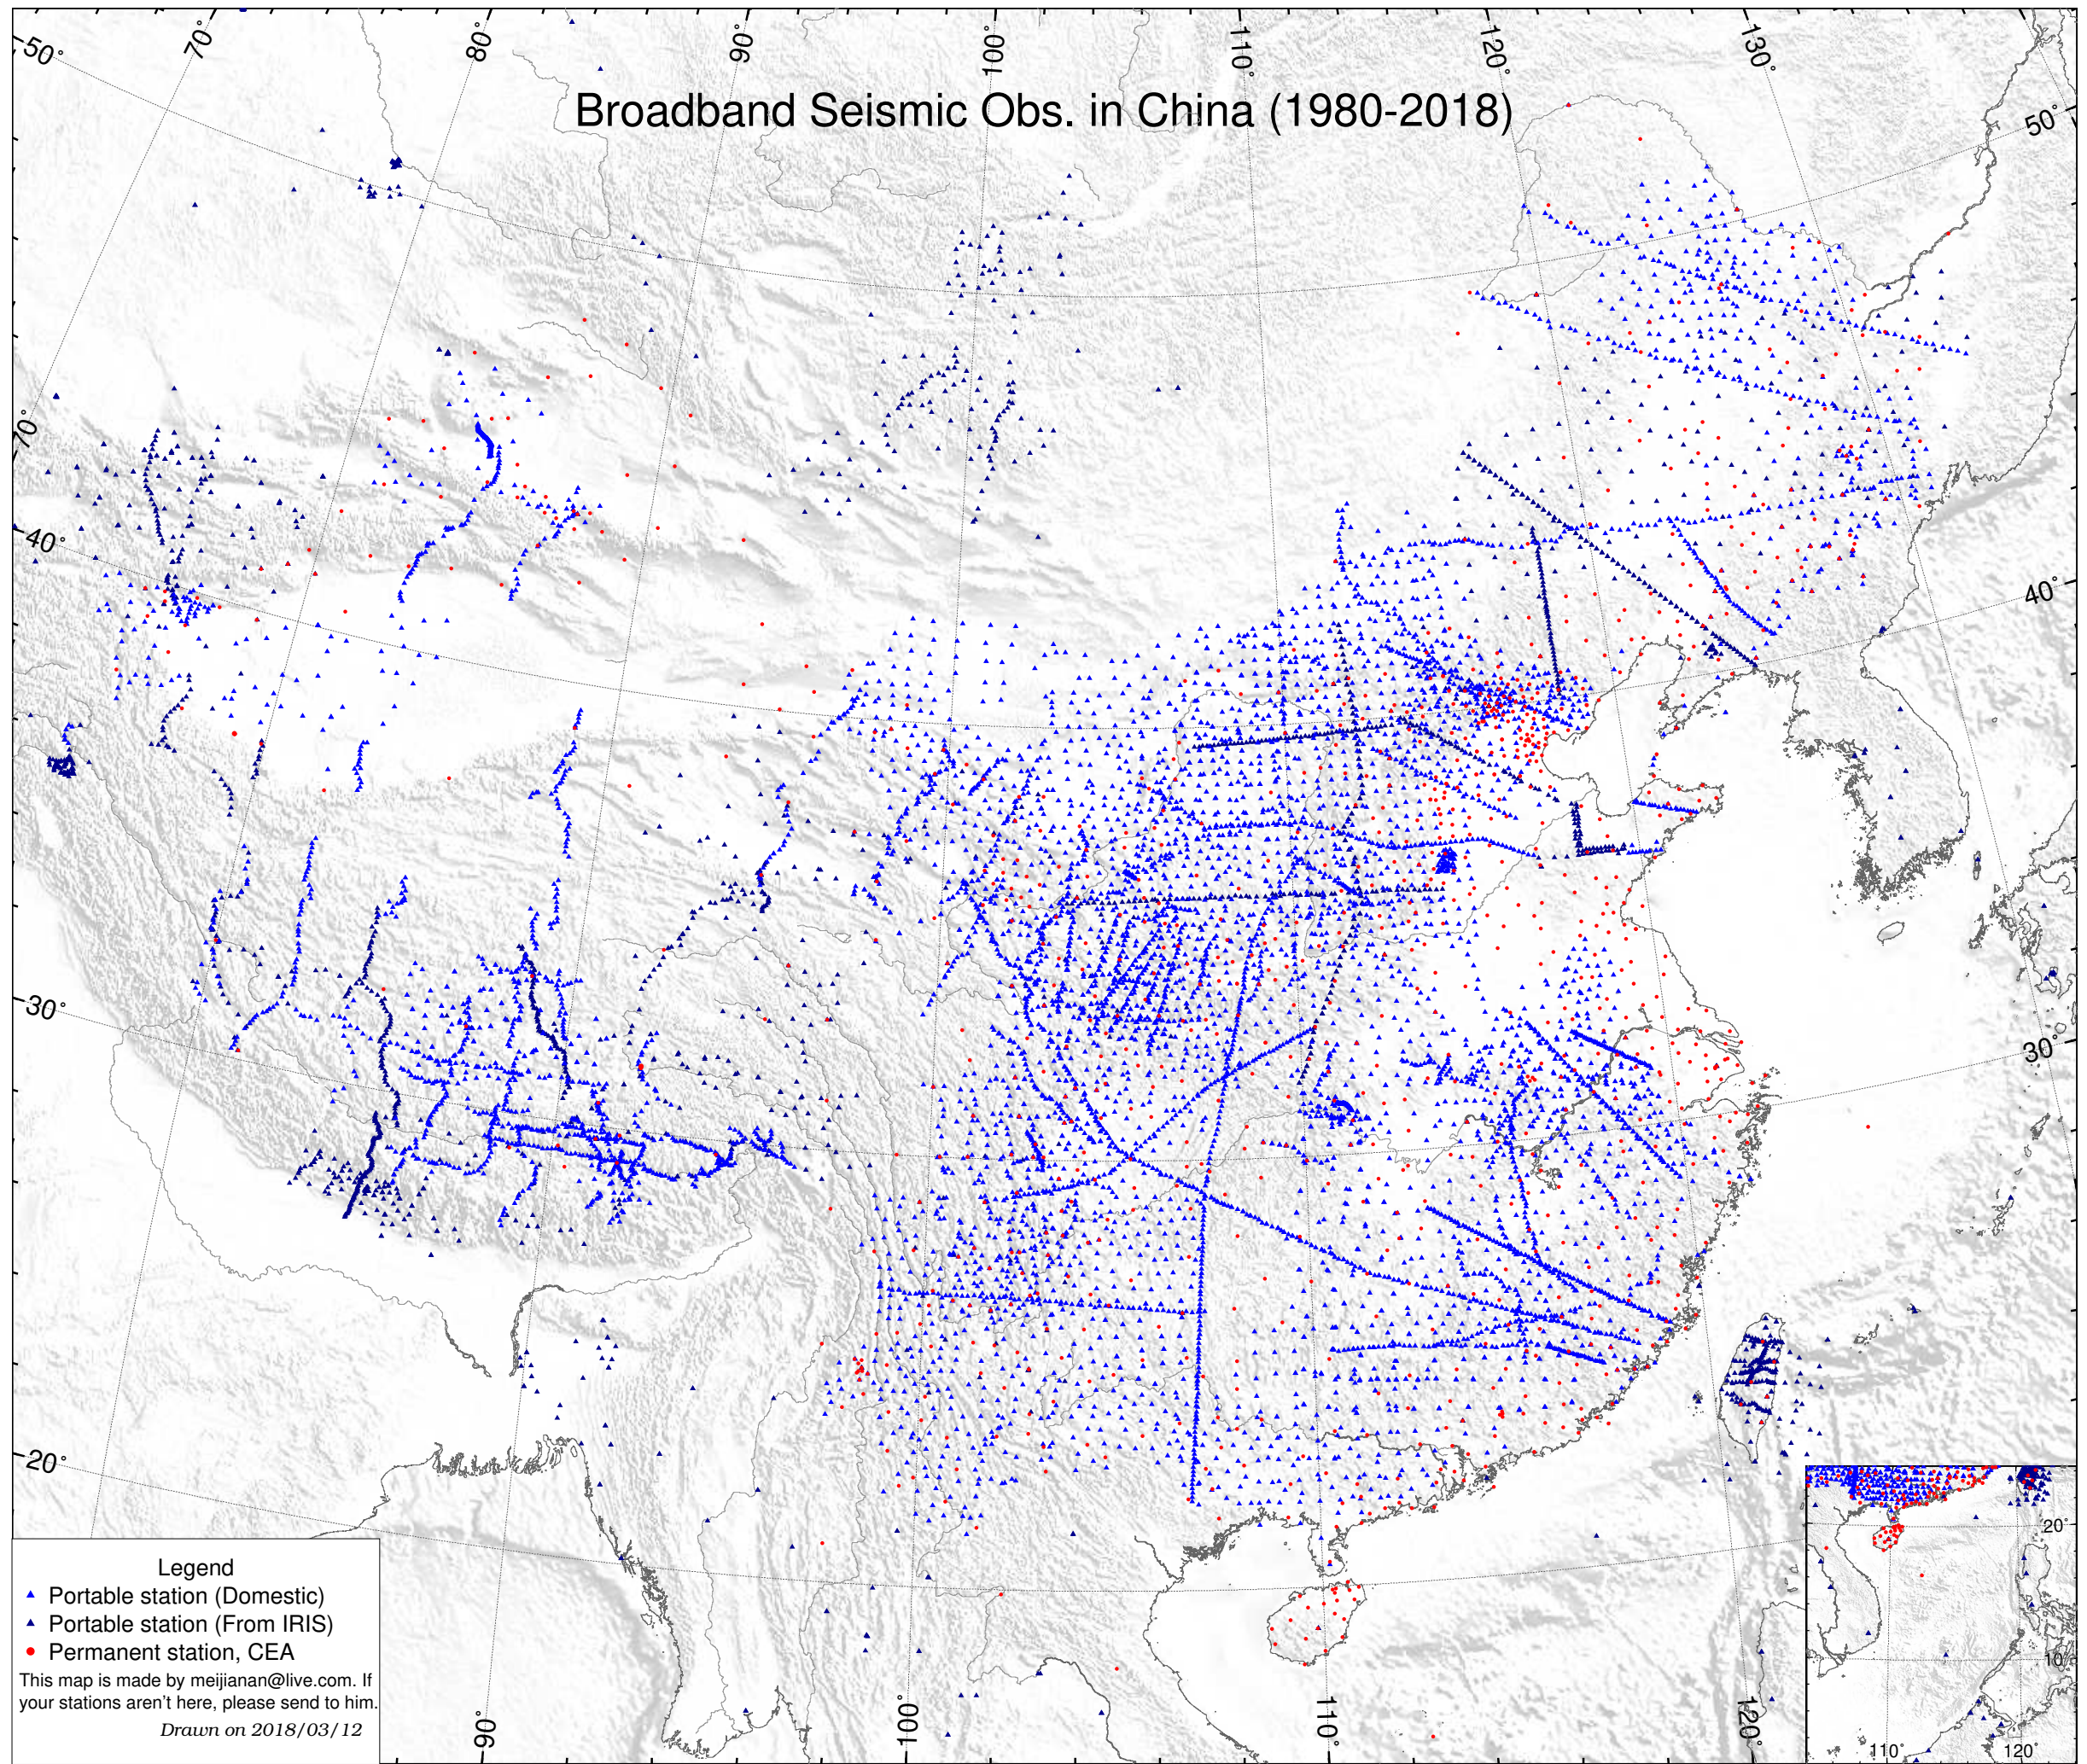

Broadband Seismic Obs. in China (1980-2018)

Legend
▲ Portable station (Domestic)
▲ Portable station (From IRIS)
● Permanent station, CEA

This map is made by meijianan@live.com. If your stations aren't here, please send to him.
Drawn on 2018/03/12